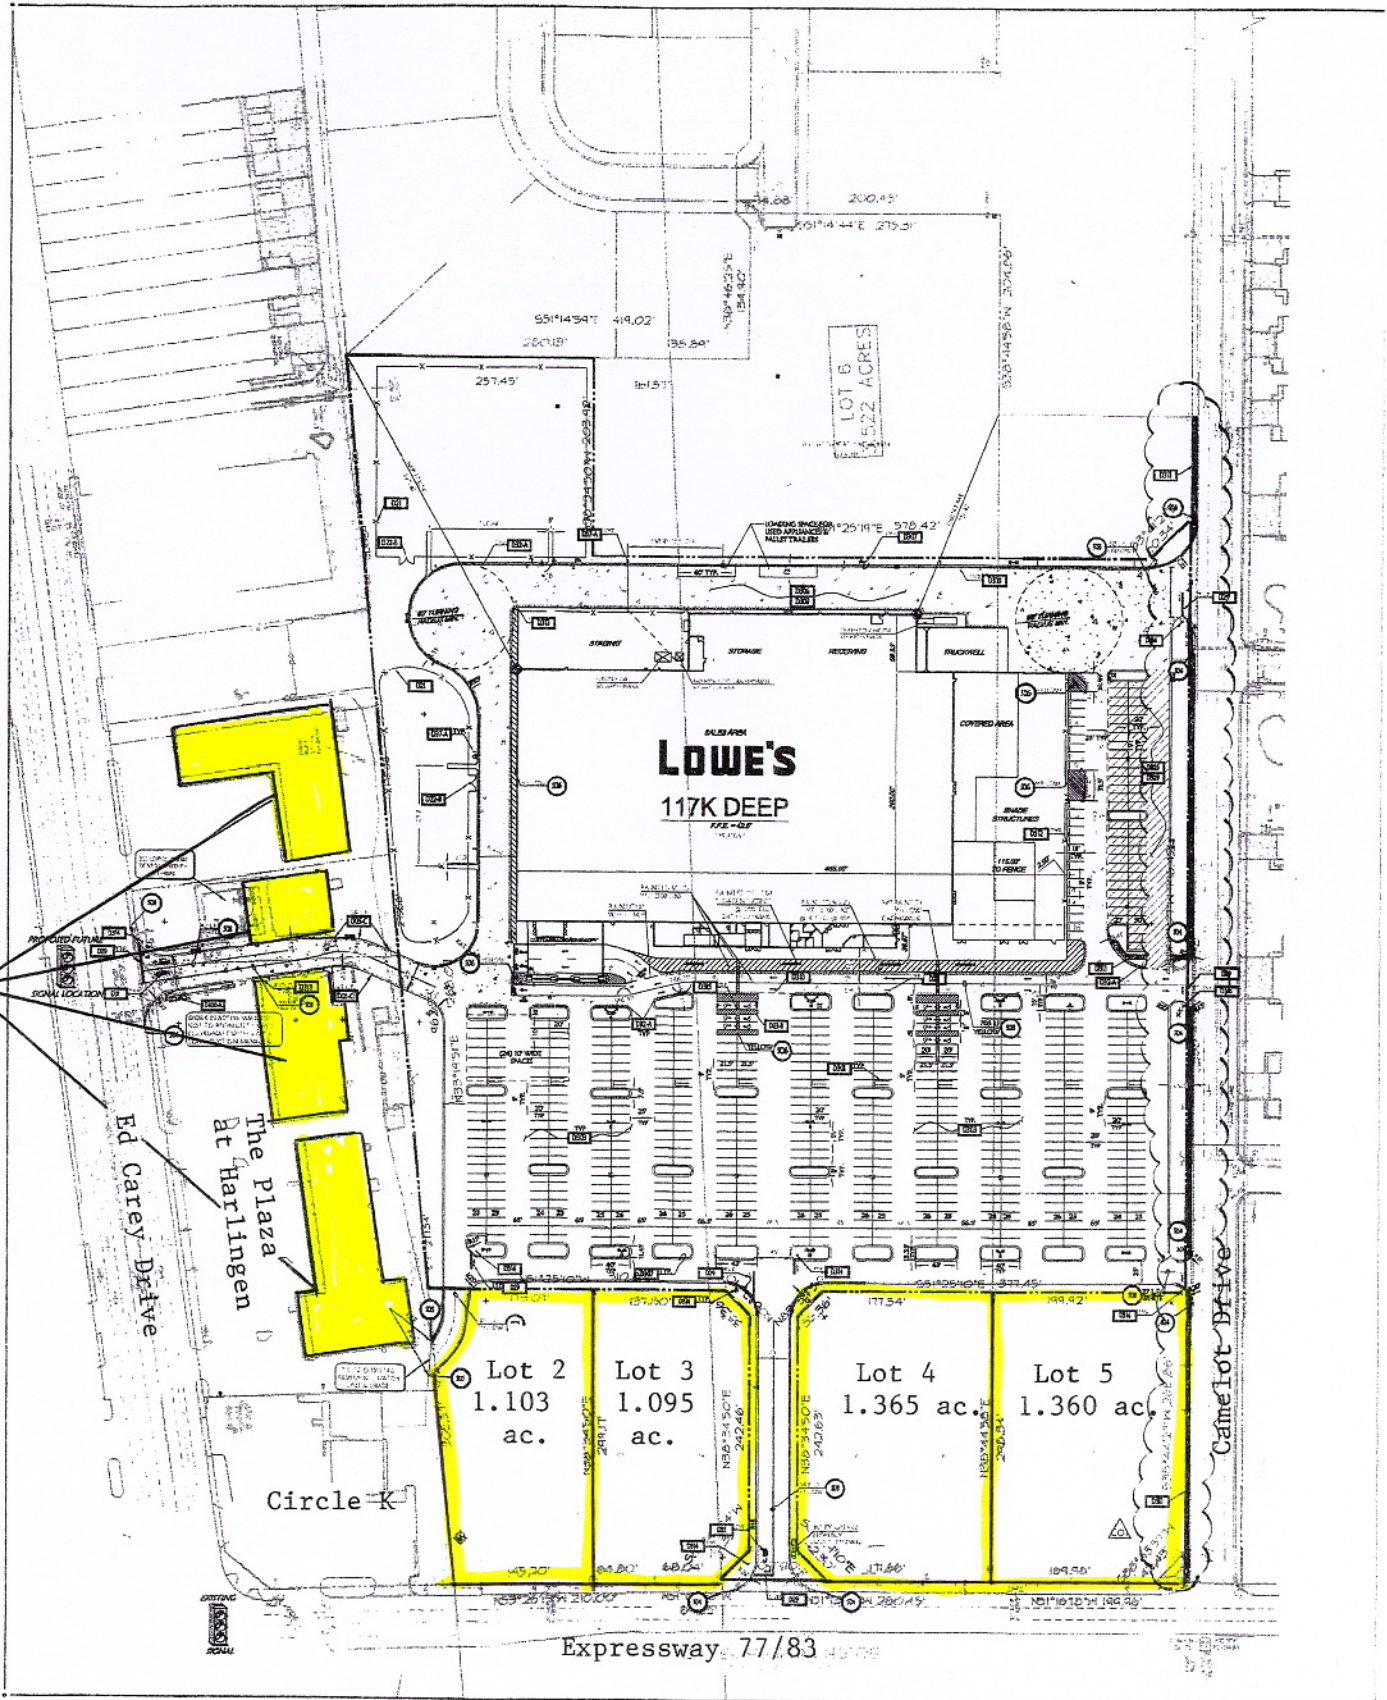

LEASE
SPACE

55°14'54"E 49.02'

LOT 6
1.522 ACRES

LOWE'S
117K DEEP

The Plaza
at Harlingen

Circle K

Lot 2
1.103 ac.

Lot 3
1.095 ac.

Lot 4
1.365 ac.

Lot 5
1.360 ac.

Expressway 77/83

CameLot Drive

Ed Carey Drive